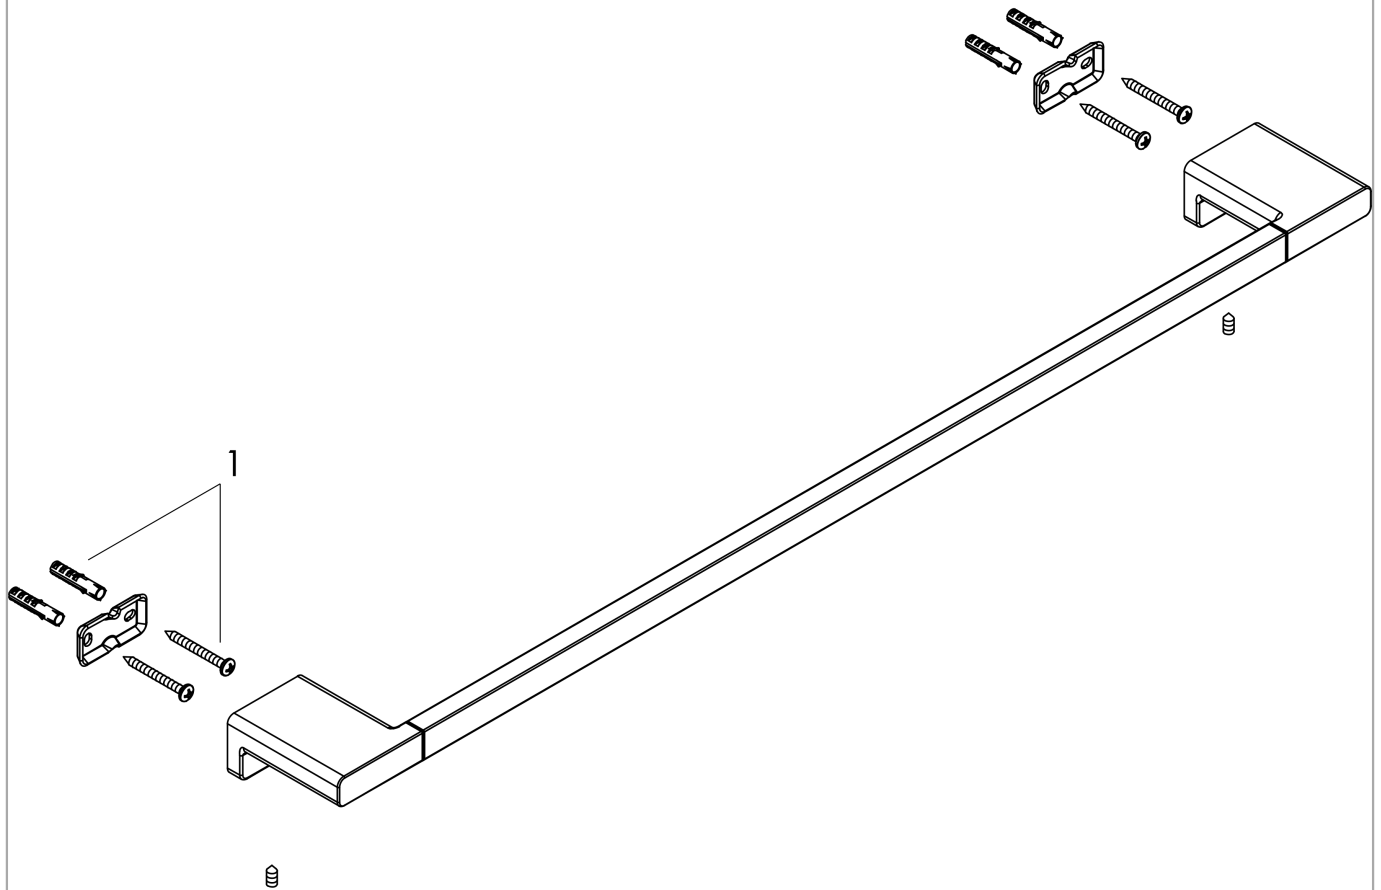

AddStoris

Bath towel rail

Surfaces: **Chrome** Article Number: **41747000**

Description

product features

- wall-mounted
- material: metal
- material holder: metal
- length: 648 mm
- with mounting material
- concealed fastening
- drilling distance: 626 mm
- diameter drill hole: 6 mm

Design awards

reddot winner 2021

Product image

Scale drawing

AddStoris

Bath towel rail

Surfaces: **Chrome**

Article Number: **41747000**

Exploded Drawing

Year of production: >04/21

AddStoris
Bath towel rail
 Surfaces: **Chrome** Article Number: **41747000**

Spare part list

Year of production: >04/21

Pos.	Description	Article Number	Price	PU
1	mounting set	40915000	-	1