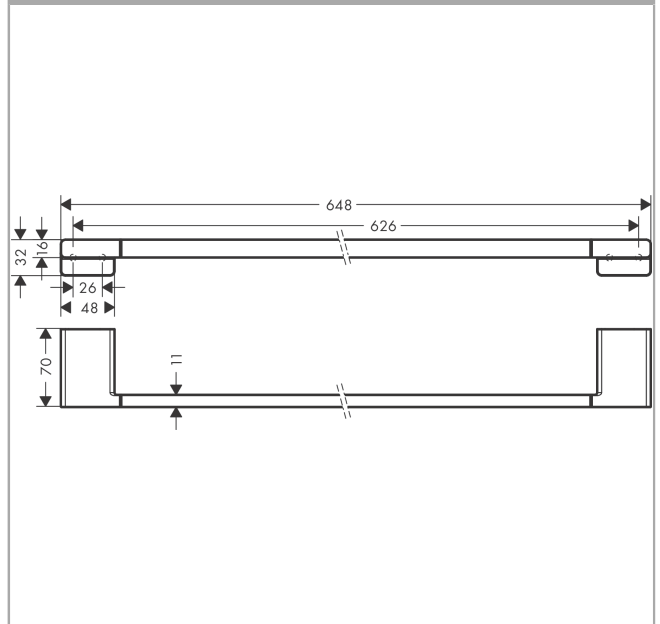

AddStoris

Bath towel rail

Surfaces: **Chrome** Article Number: **41747000**

Description

product features

- wall-mounted
- material: metal
- material holder: metal
- length: 648 mm
- with mounting material
- concealed fastening
- drilling distance: 626 mm
- diameter drill hole: 6 mm

Design awards

reddot winner 2021

Product image

Scale drawing

AddStoris

Bath towel rail

Surfaces: **Chrome**

Article Number: **41747000**

Exploded Drawing

Year of production: >04/21

AddStoris
Bath towel rail
 Surfaces: **Chrome** Article Number: **41747000**

Spare part list

Year of production: >04/21

Pos.	Description	Article Number	Price	PU
1	mounting set	40915000	-	1